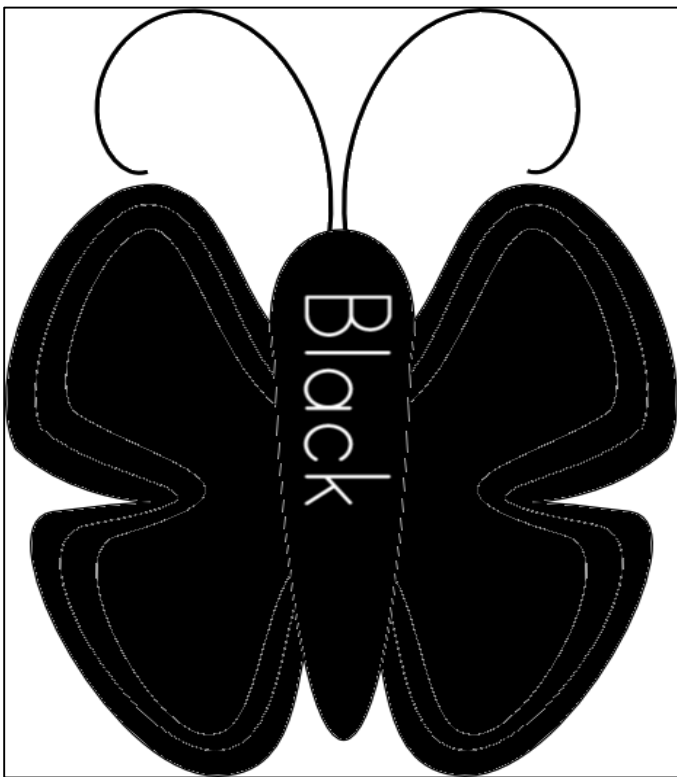

Butterfly Color Matchup