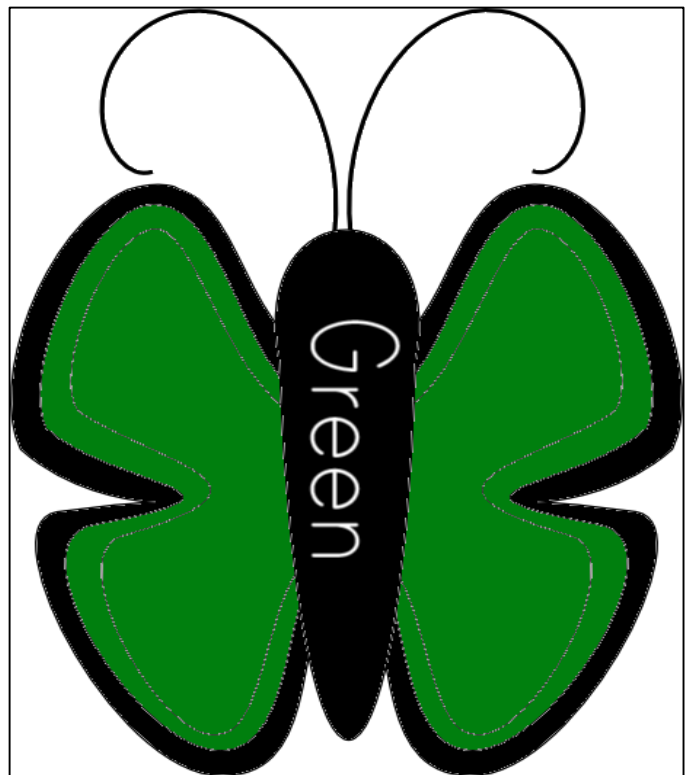

Butterfly Color Matchup