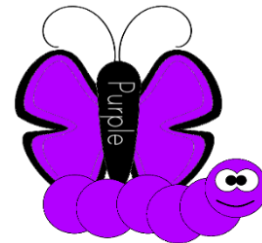

# Butterfly Color Matchup

## Directions:

Match the same colored caterpillar and butterfly.

Butterfly Color Matchup

### Directions:

1. Cut out and glue the title picture, label, and game directions to the front and tab of the file folder.
2. Cut out all the pieces in this PDF. Use the blank butterfly and caterpillar to create your own color.
3. Glue the butterflies to the inside of the file folder.
4. Glue an envelope to the back of the file folder. Place the caterpillars in the envelope to store.